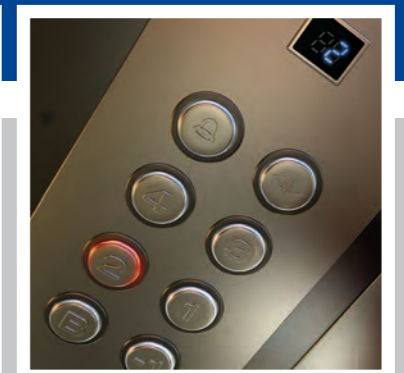

ANYWHERE • ANYPLACE • ANYTIME